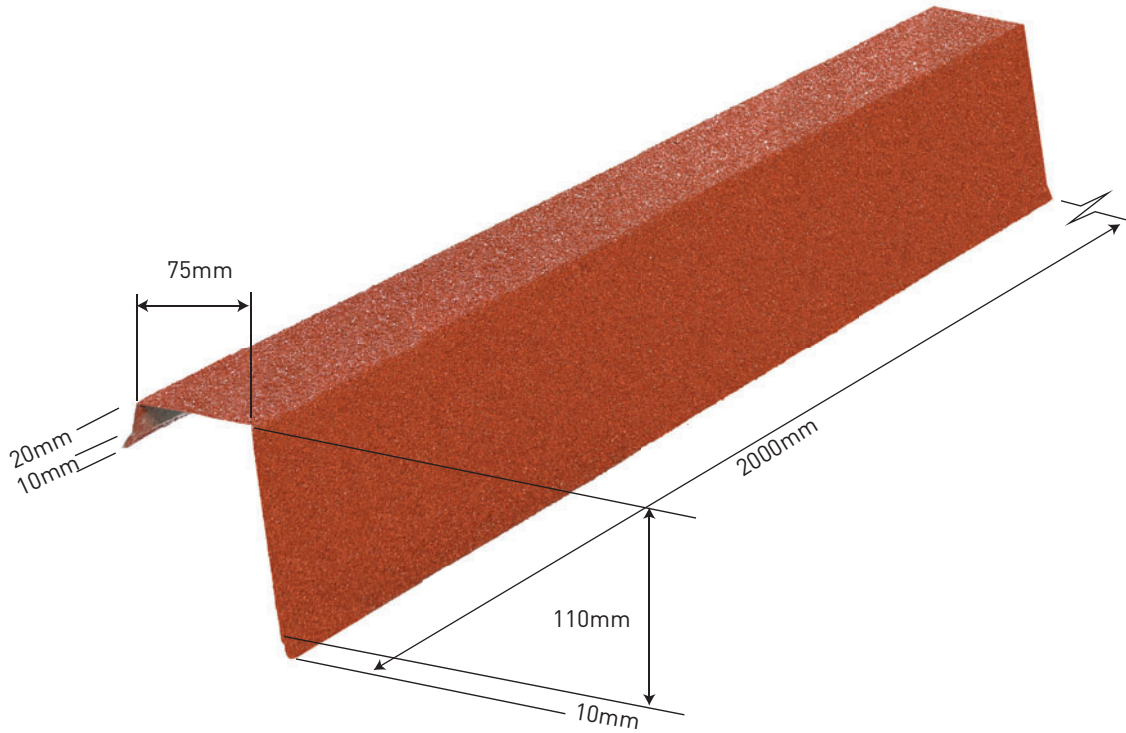

ROSSROOF
GROUP

103 STANDARD BARGE

Specifications

Length: 2000mm

Weight: 2.050kg

Colours see colour charts