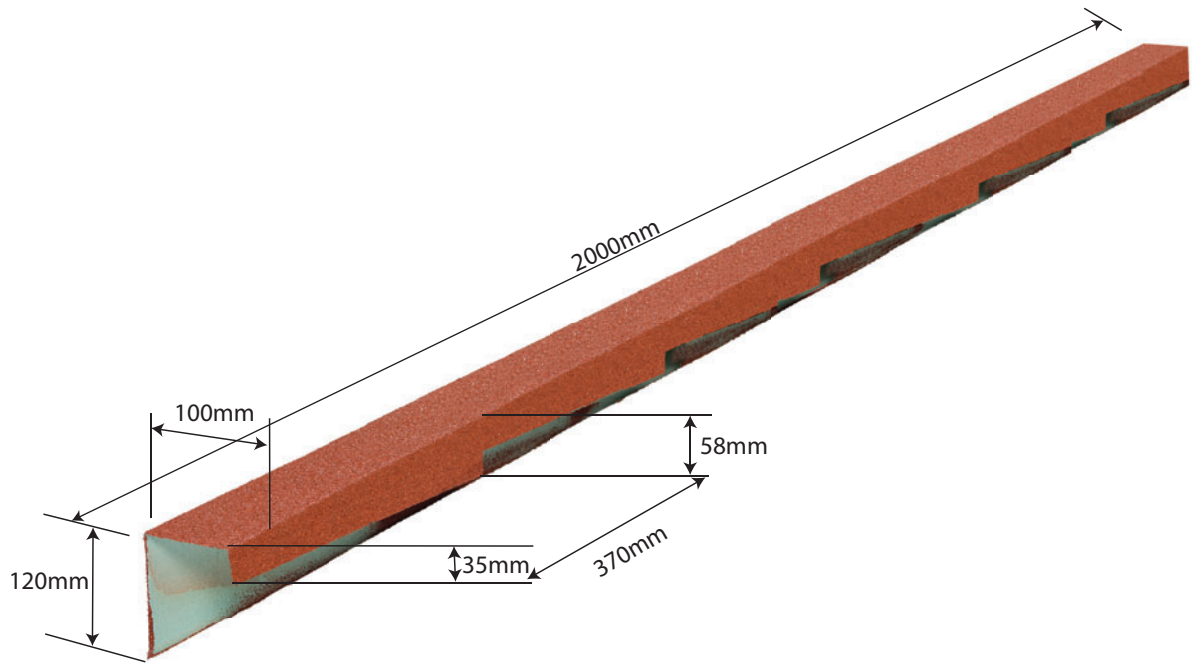

ROSSROOF
GROUP

108 BARGE BOARD LH

Specifications

Length: 2000mm

Weight: 2.380kg

Colours see colour charts