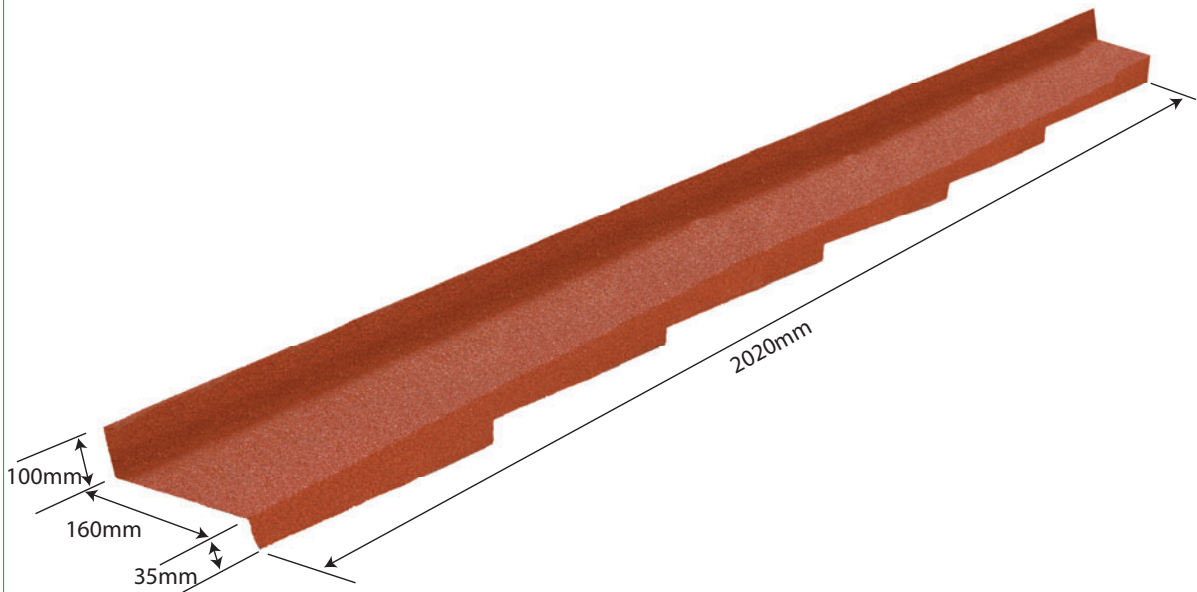

ROSSROOF
GROUP

110 NOTCHED SIDEWALL LH

Specifications

Length: 2020mm

Weight: 2.678kg

Colours see colour charts