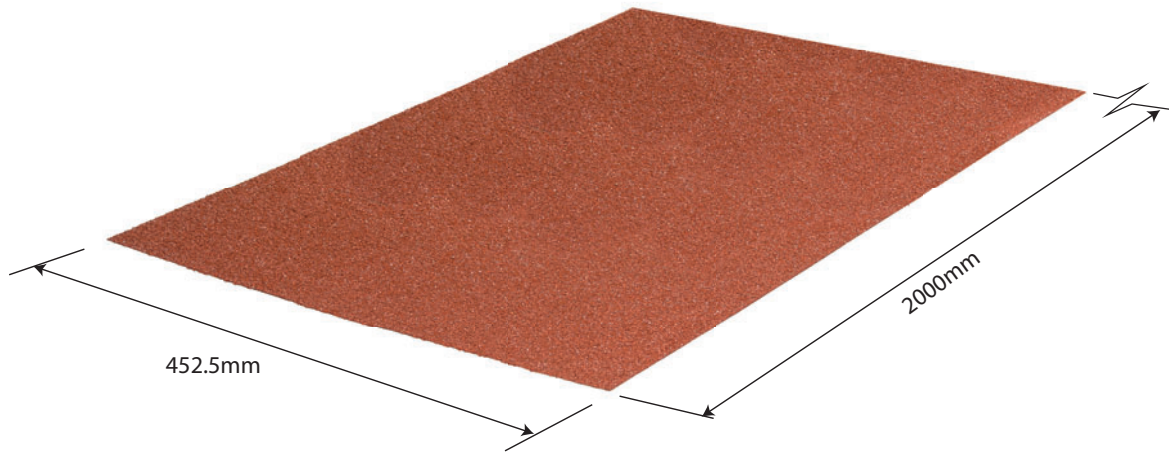

ROSSROOF
GROUP

202 FLAT SHEET 2M

Specifications

Length: 2000mm

Weight: 4.50kg

Colours see colour charts